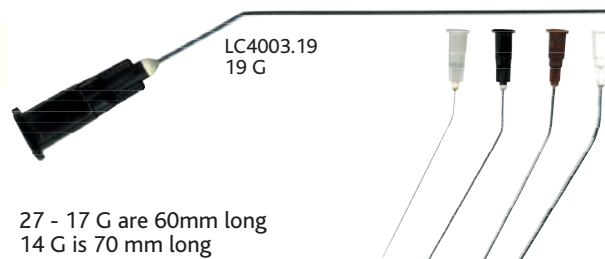

Sundry Products

Delta Fix Catheter Dressing

- Sterile dressing for catheter sites
- With protective pad for improved comfort
- Can apply topical antiseptics if required
- Supplied individually wrapped in peel cover
- Available as singles or in boxes of 50

Lachrymal/Irrigating Cannula

- Stainless steel blunt-tipped irrigating cannula
- Angled profile for ease of use
- 27G - 14 G sizes to suit most needs
- Single sterile blister packed item

27 - 17 G are 60mm long
14 G is 70 mm long

Corrugated Drainage Sheet

- Corrugated PVC sheet suitable for non-cavity drainage
- PVC softens in contact with body warmth for patient comfort

Corrugated Drain Sheet with radiopaque marker

- Can be cut and stacked to regulate capillary action
- Available as single double pouched items

- Pressure indicator & warning
- For 1,000 ml bags

Product Summary & Codes

Item	Colour	Size	Pack Size	Product Code
Delta Fix sterile dressing	n/a	n/a	1	DELTAFIX
Delta Fix sterile dressing - multi pack	n/a	n/a	50	DELTA-50
Lachrymal cannula: 27 G	purple	27G	1	LC4003.27
Lachrymal cannula: 22 G	black	22 G	1	LC4003.22
Lachrymal cannula: 19 G	brown	19 G	1	LC4003.19
Lachrymal cannula: 17 G	white	17 G	1	LC4003.17
Lachrymal cannula: 14 G	green	14 G	1	LC4003.14
Corrugated Drainage Sheet	clear/green	220 x 25 mm	1	DRS3059S
Super Glue	n/a	3 gm	1	J1706
C-Clamp; medium (up to 18 Fr)	red	medium	5	C-CLAMP-M5
C-Clamp; large (16 - 28 Fr)	white	large	5	C-CLAMP-L5
Pressure cuff infuser bag	white	1,000 ml	1	CUFF1000